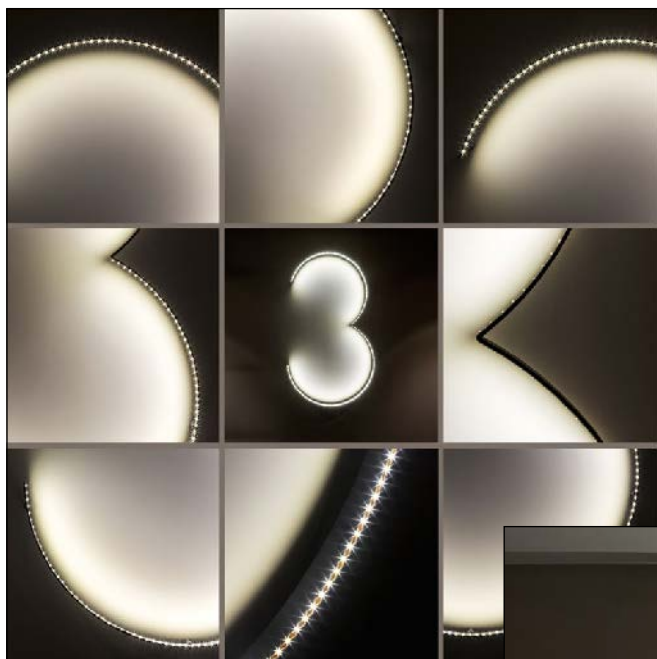

Shadows composition - 230 x 127 cm - Aluminium paint